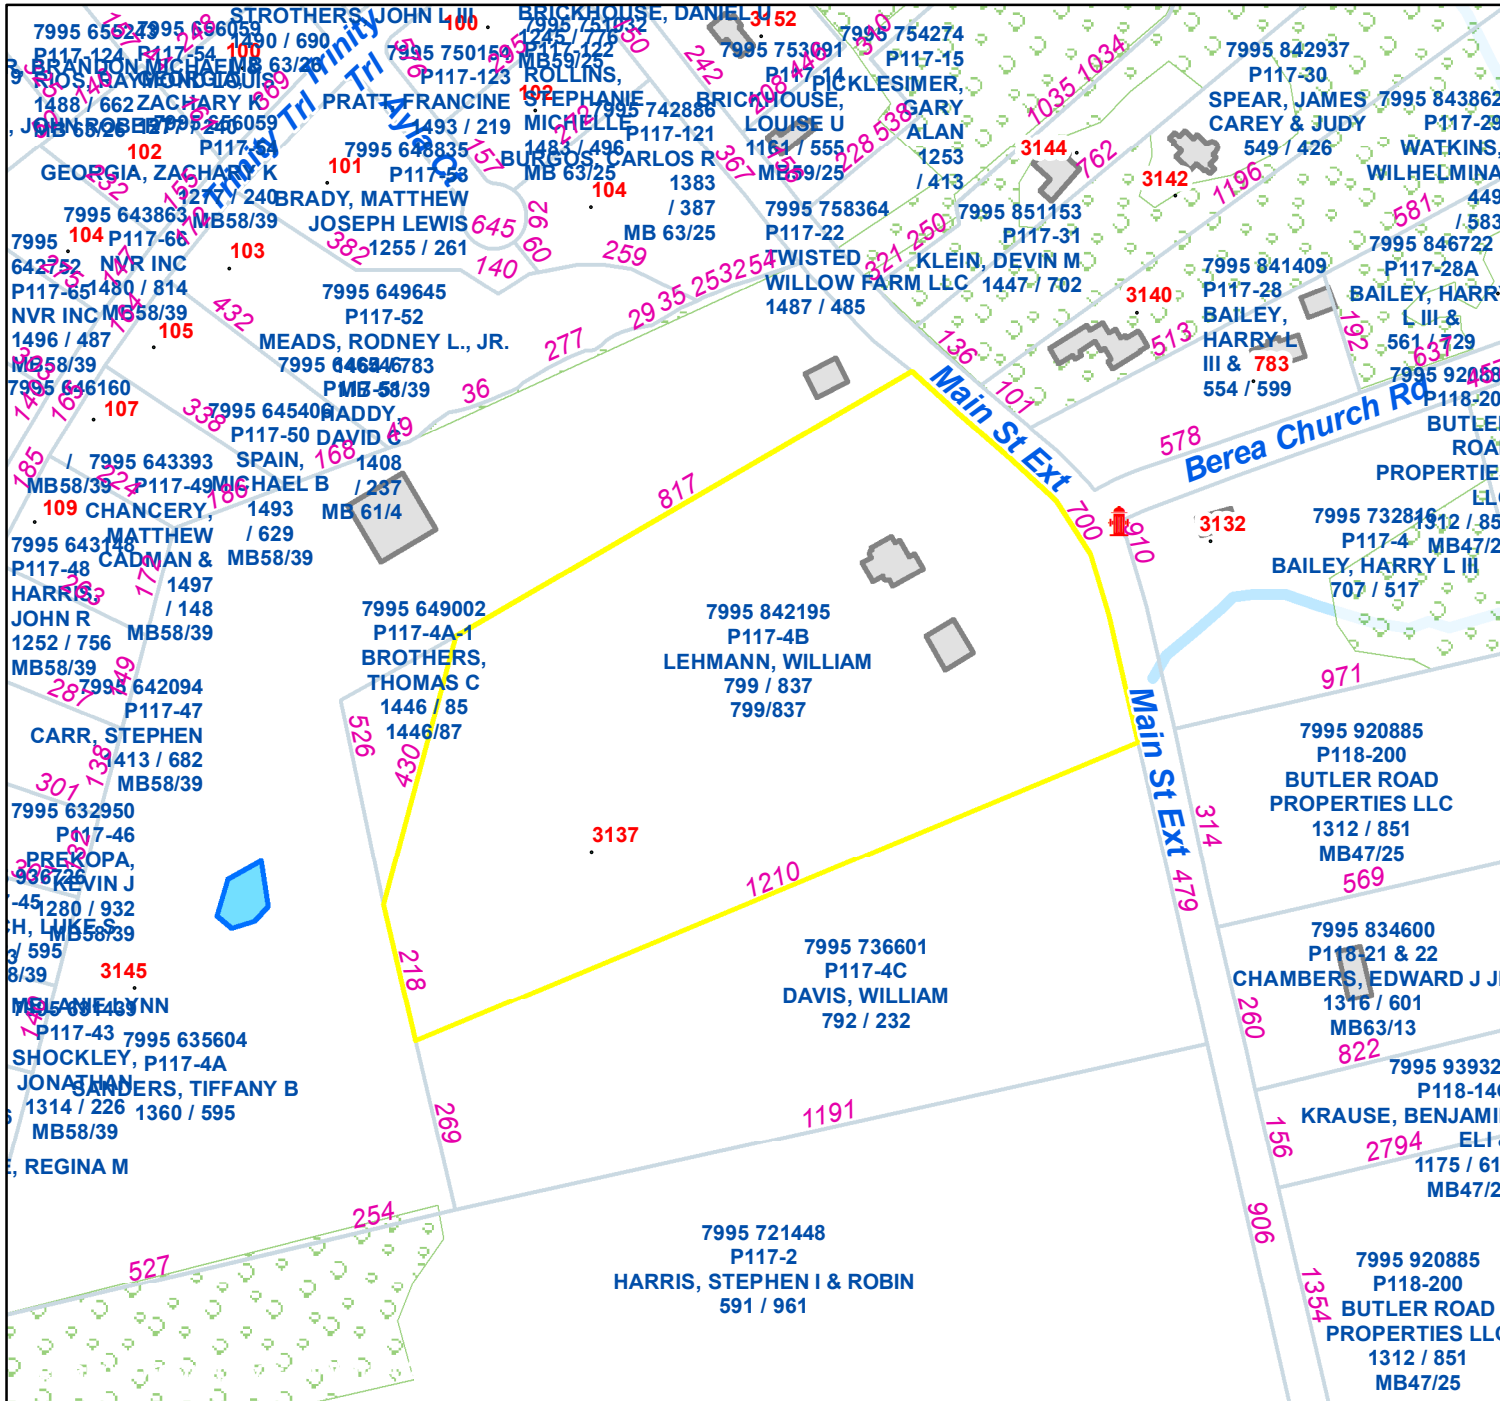

Pasquotank County, NC

Parcel ID: 7995 842195

Map: P117-4B

LOT: 0

03137 W MAIN ST EXT
 LEHMANN, WILLIAM
 A & LINDA J
 3137 W MAIN ST EXT
 ELIZABETH CITY NC 27909

Deed Book: 799
 Deed Page: 837
 Date: 20040408
 799/837
 Land Value: 106800
 Ag Value: 40600
 Bldg Value: 263300
 Total Value: 303900

Taxed Acres: 15.34

PASQUOTANK
 COUNTY, NC

Date: 3/7/2024

Property Ownership/
 Lines as of January 1, 2024

NOT A SURVEY

This map was created from historic maps, recorded deeds and surveys.
 It CAN NOT be used to convey land, settle land disputes or build fences.